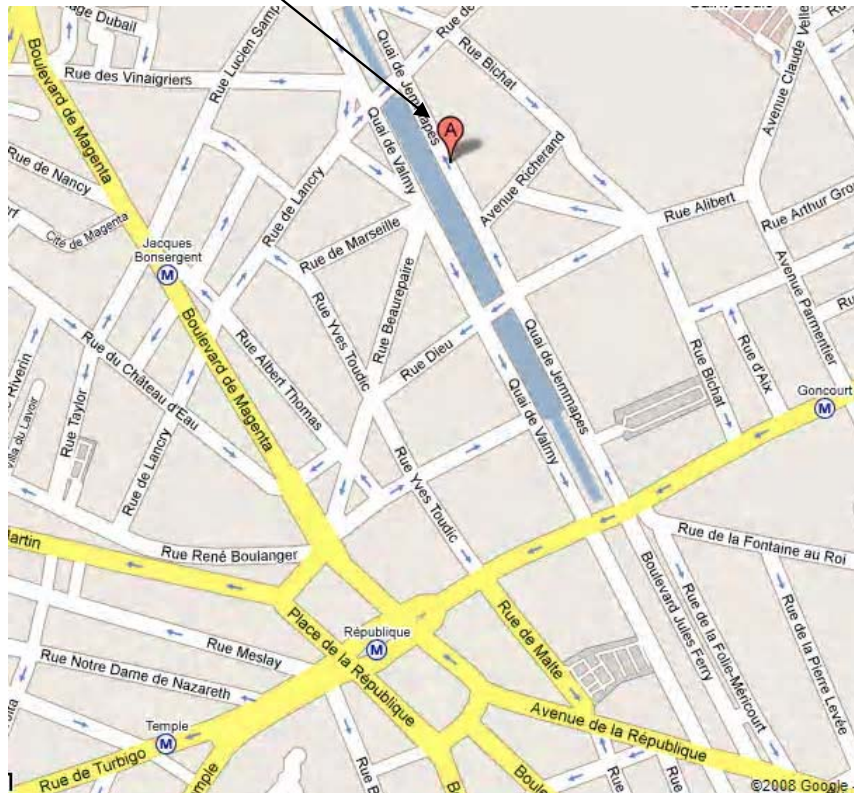

EUROSIF DIRECTIONS

EUROSIF
La Ruche
84 quai Jemmapes
75010 Paris
France
Tel: +33 1 40 20 43 38

Closest metro stop: Jacques Bonsergent, line 5

From this metro station it is about a 5 minute walk up Rue de Lancy towards the canal. Once you cross the canal turn right and walk down quai Jemmapes until you reach number 84, "La Ruche".

Alternative metro stop: République, lines 3, 5, 8, 9, 11

From this metro stop follow signs to the Boulevard Saint Martin and Rue Rene Boulanger exit. It is about a 10 minute walk along Rue Beaupaire towards the canal (away from Republique square). Once you cross the canal turn left and walk up quai Jemmapes until you reach number 84, "La Ruche".

From the Gare du Nord (for all arrivals by Eurostar or Thalys): take metro line 5, direction Place d'Italie, 2 stops to Jacques Bonsergent and follow walking directions above for the "closest metro stop".